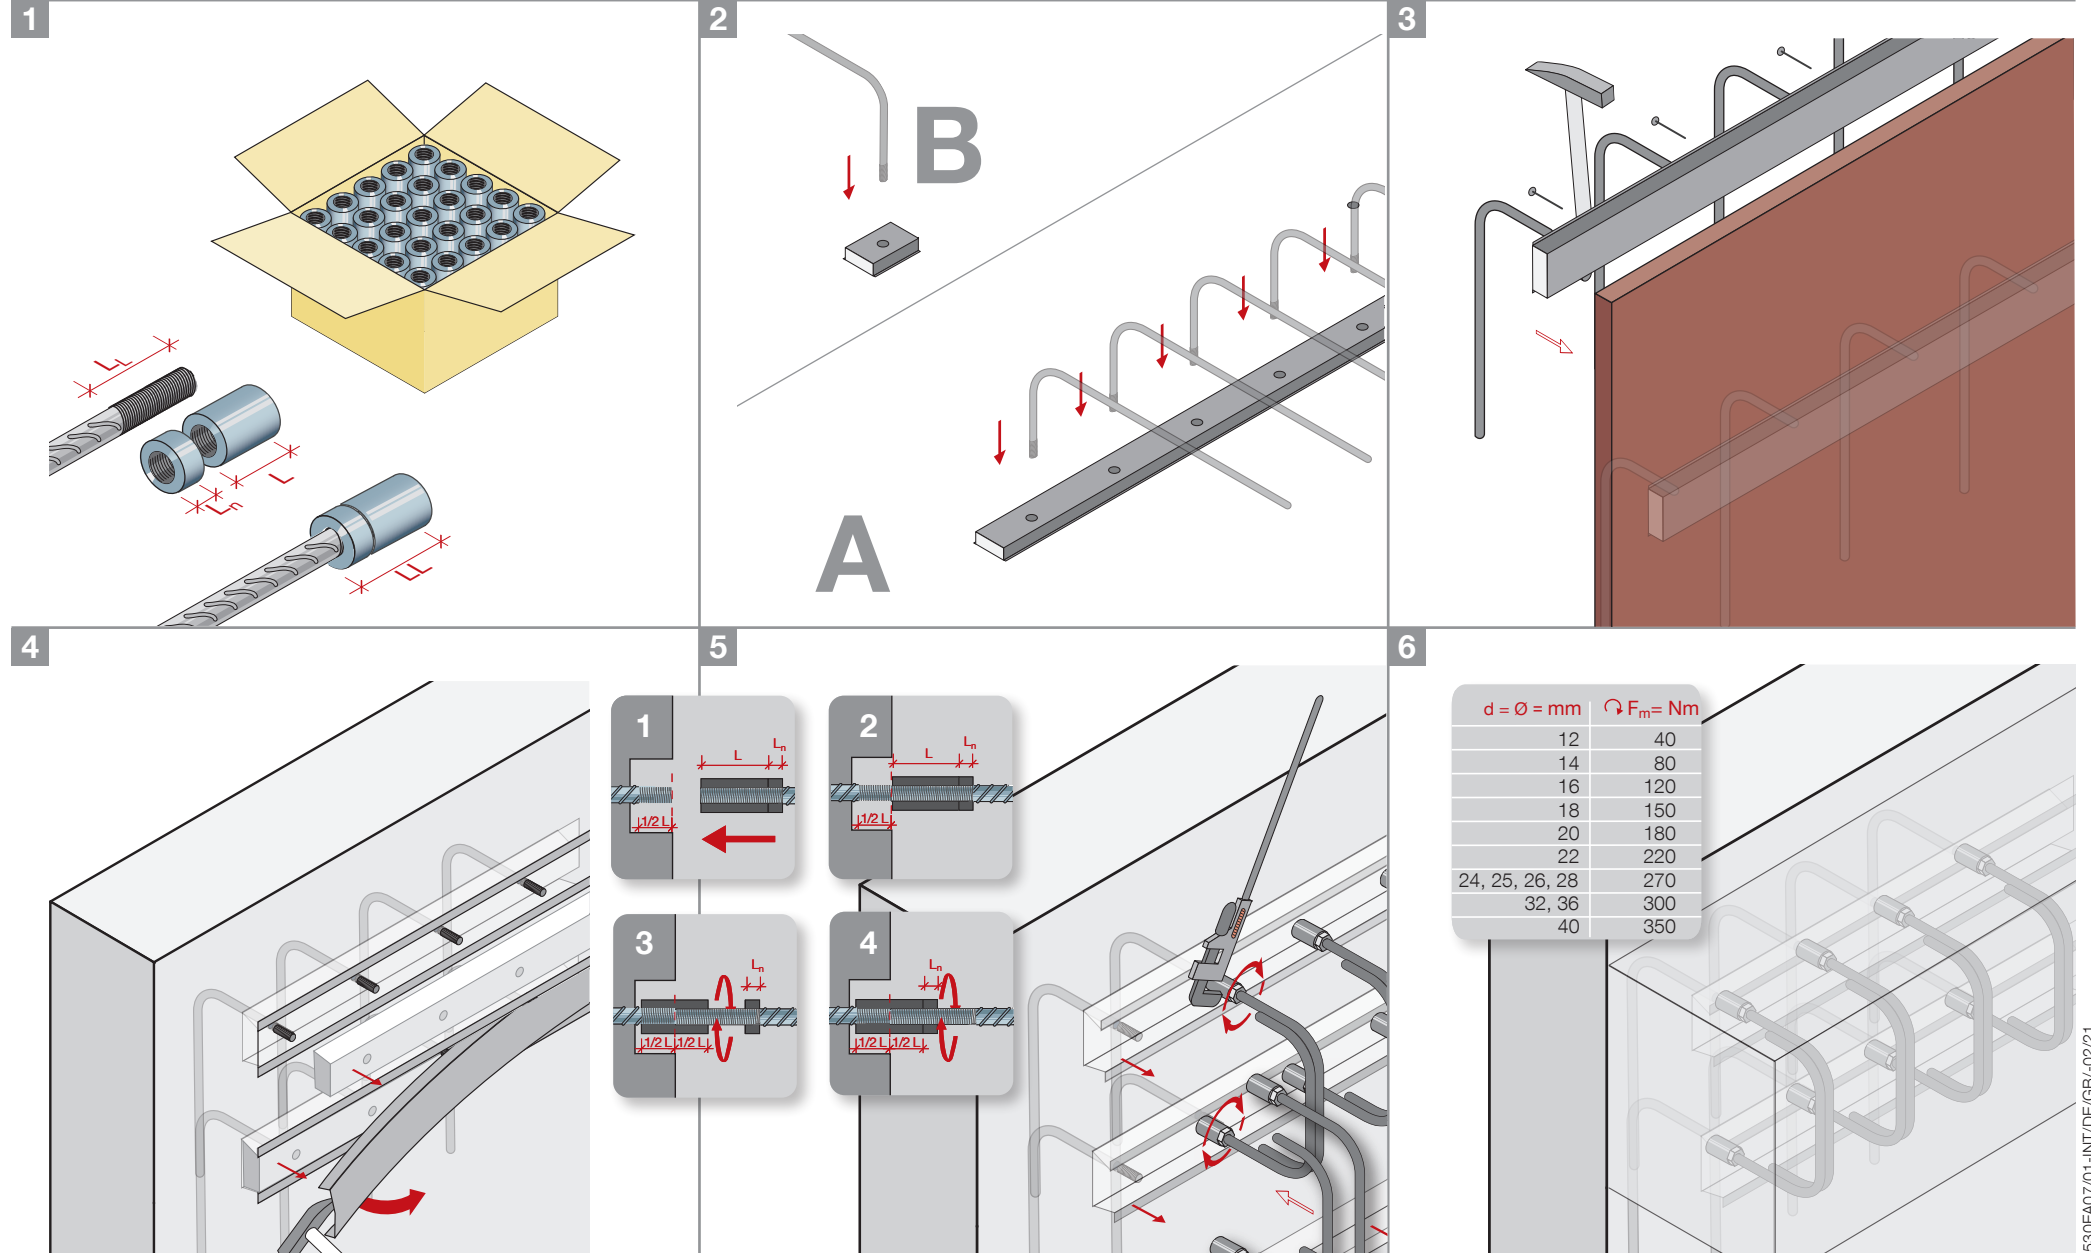

MAX FRANK Coupler - Positioning connection

MAX FRANK Coupler - Positionsverbindung

Max Frank GmbH & Co. KG
Mitterweg 1 · 94339 Leiblfing · Germany
Tel. +49 9427 189-0 · Fax +49 9427 1588
info@maxfrank.com · www.maxfrank.com

This Installation Guideline is a condensed description of factors having a direct effect on the performance of the MAX FRANK Product and is based on the present state of the art. It may be necessary to alter these recommendations, as more information becomes available. Correct use is the responsibility of the user, if in doubt please consult your local supplier.

Diese Einbauhinweise können nur als Empfehlung gelten. Sie ersetzen nicht das für die Montage erforderliche Fachwissen. Die Hinweise werden stets auf dem neuesten Stand der Technik gehalten und werden ständig aktualisiert. Technische Änderungen sind daher – auch ohne vorherige Information des Kunden – ausdrücklich vorbehalten. Die jeweils gültige Version ist auf unserer Website unter: www.maxfrank.com zu finden. Ergänzend gelten unsere Allgemeinen Verkaufsbedingungen.