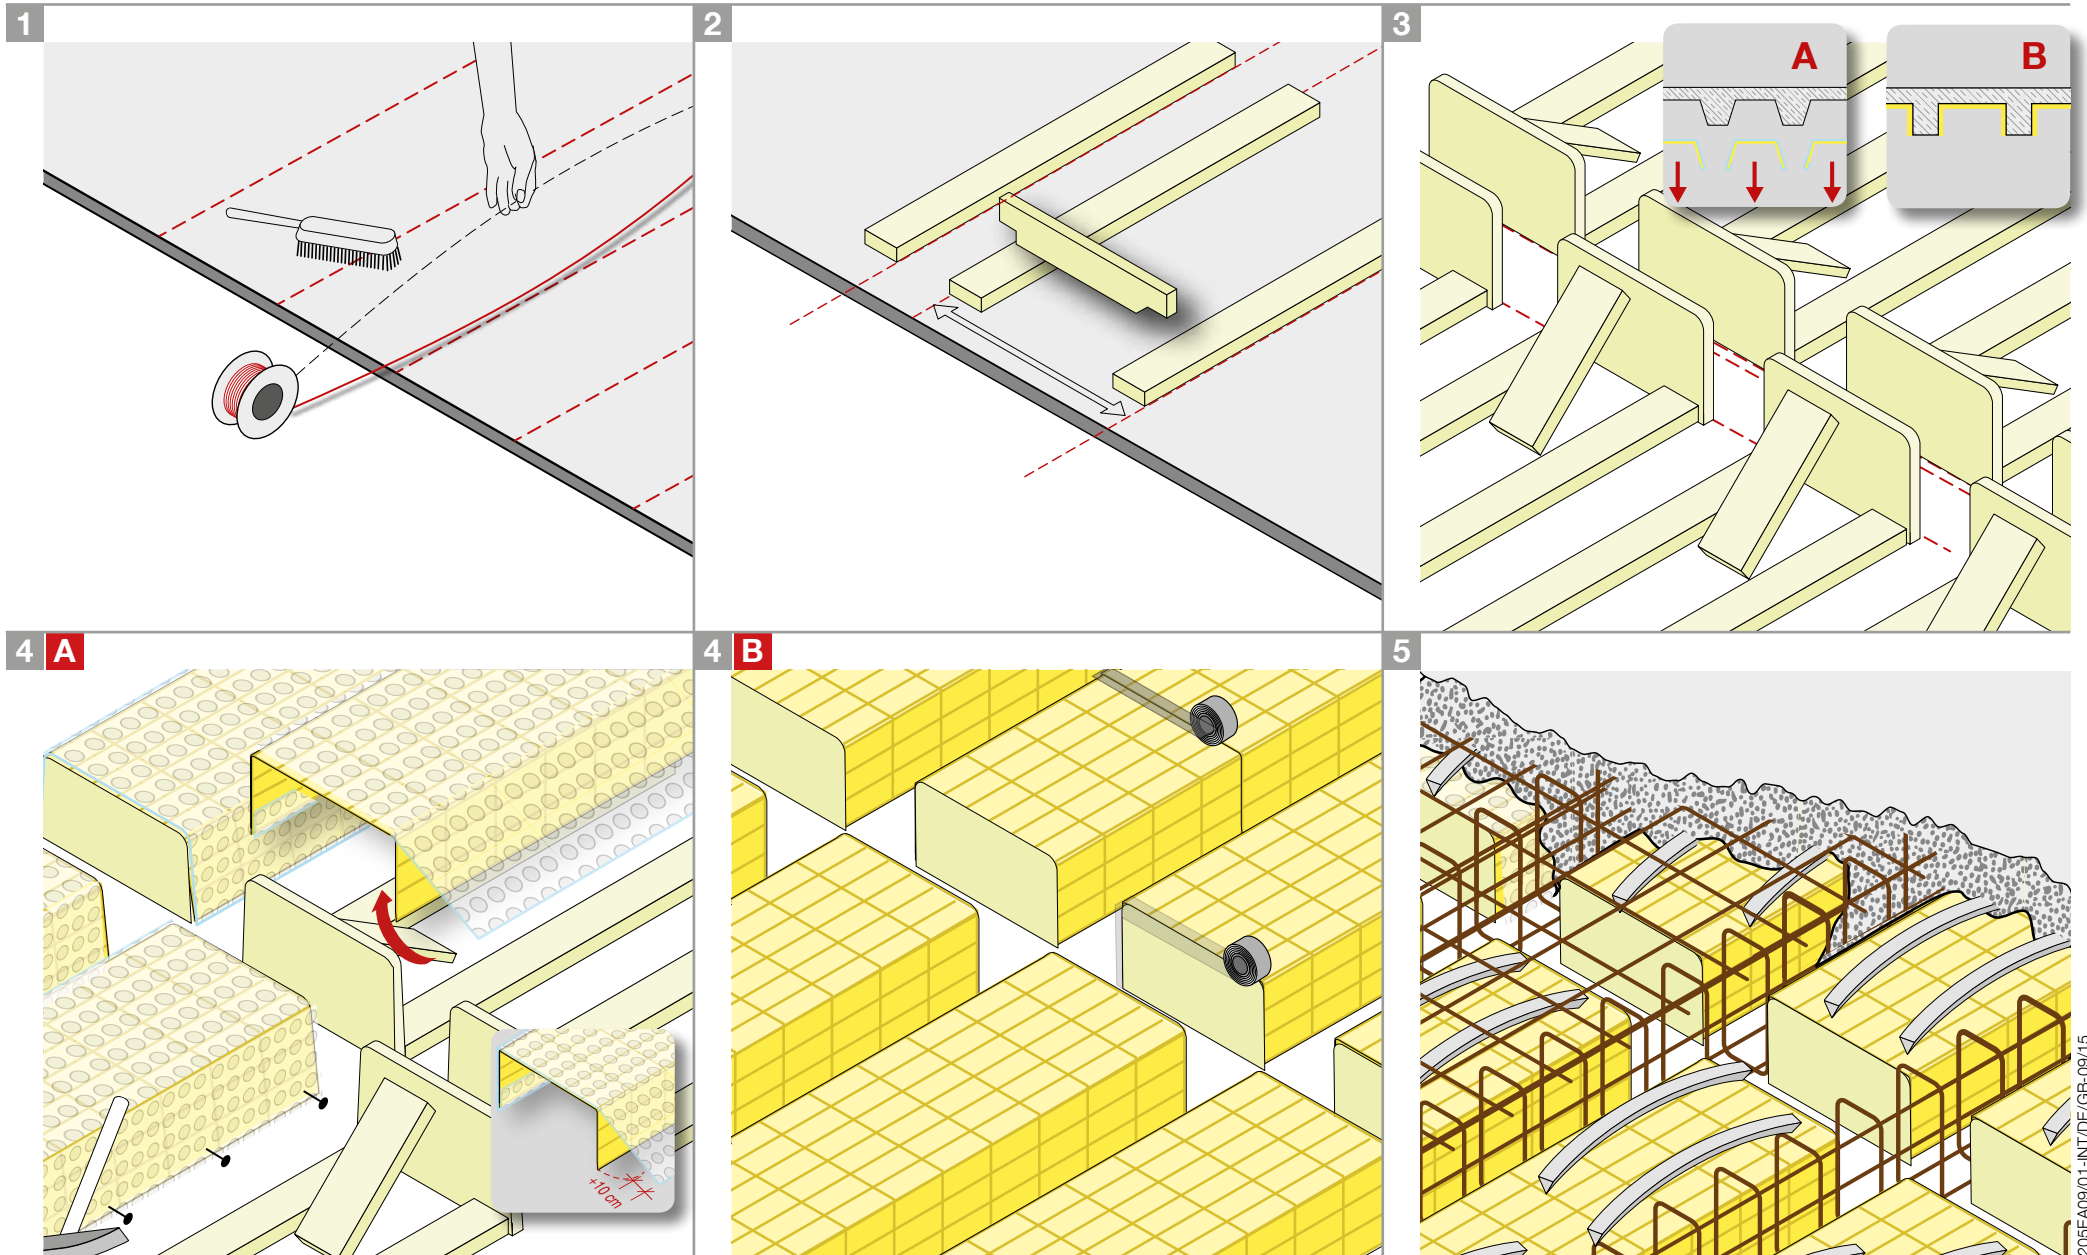

Pecafil® ribbed slab

Pecafil® Rippendecke

Max Frank GmbH & Co. KG
Mitterweg 1 · 94339 Leibliling · Germany
Tel. +49 9427 189-0 · Fax +49 9427 1588
info@maxfrank.com · www.maxfrank.com

This Installation Guideline is a condensed description of factors having a direct effect on the performance of the MAX FRANK Product and is based on the present state of the art. It may be necessary to alter these recommendations, as more information becomes available. Correct use is the responsibility of the user, if in doubt please consult your local supplier.