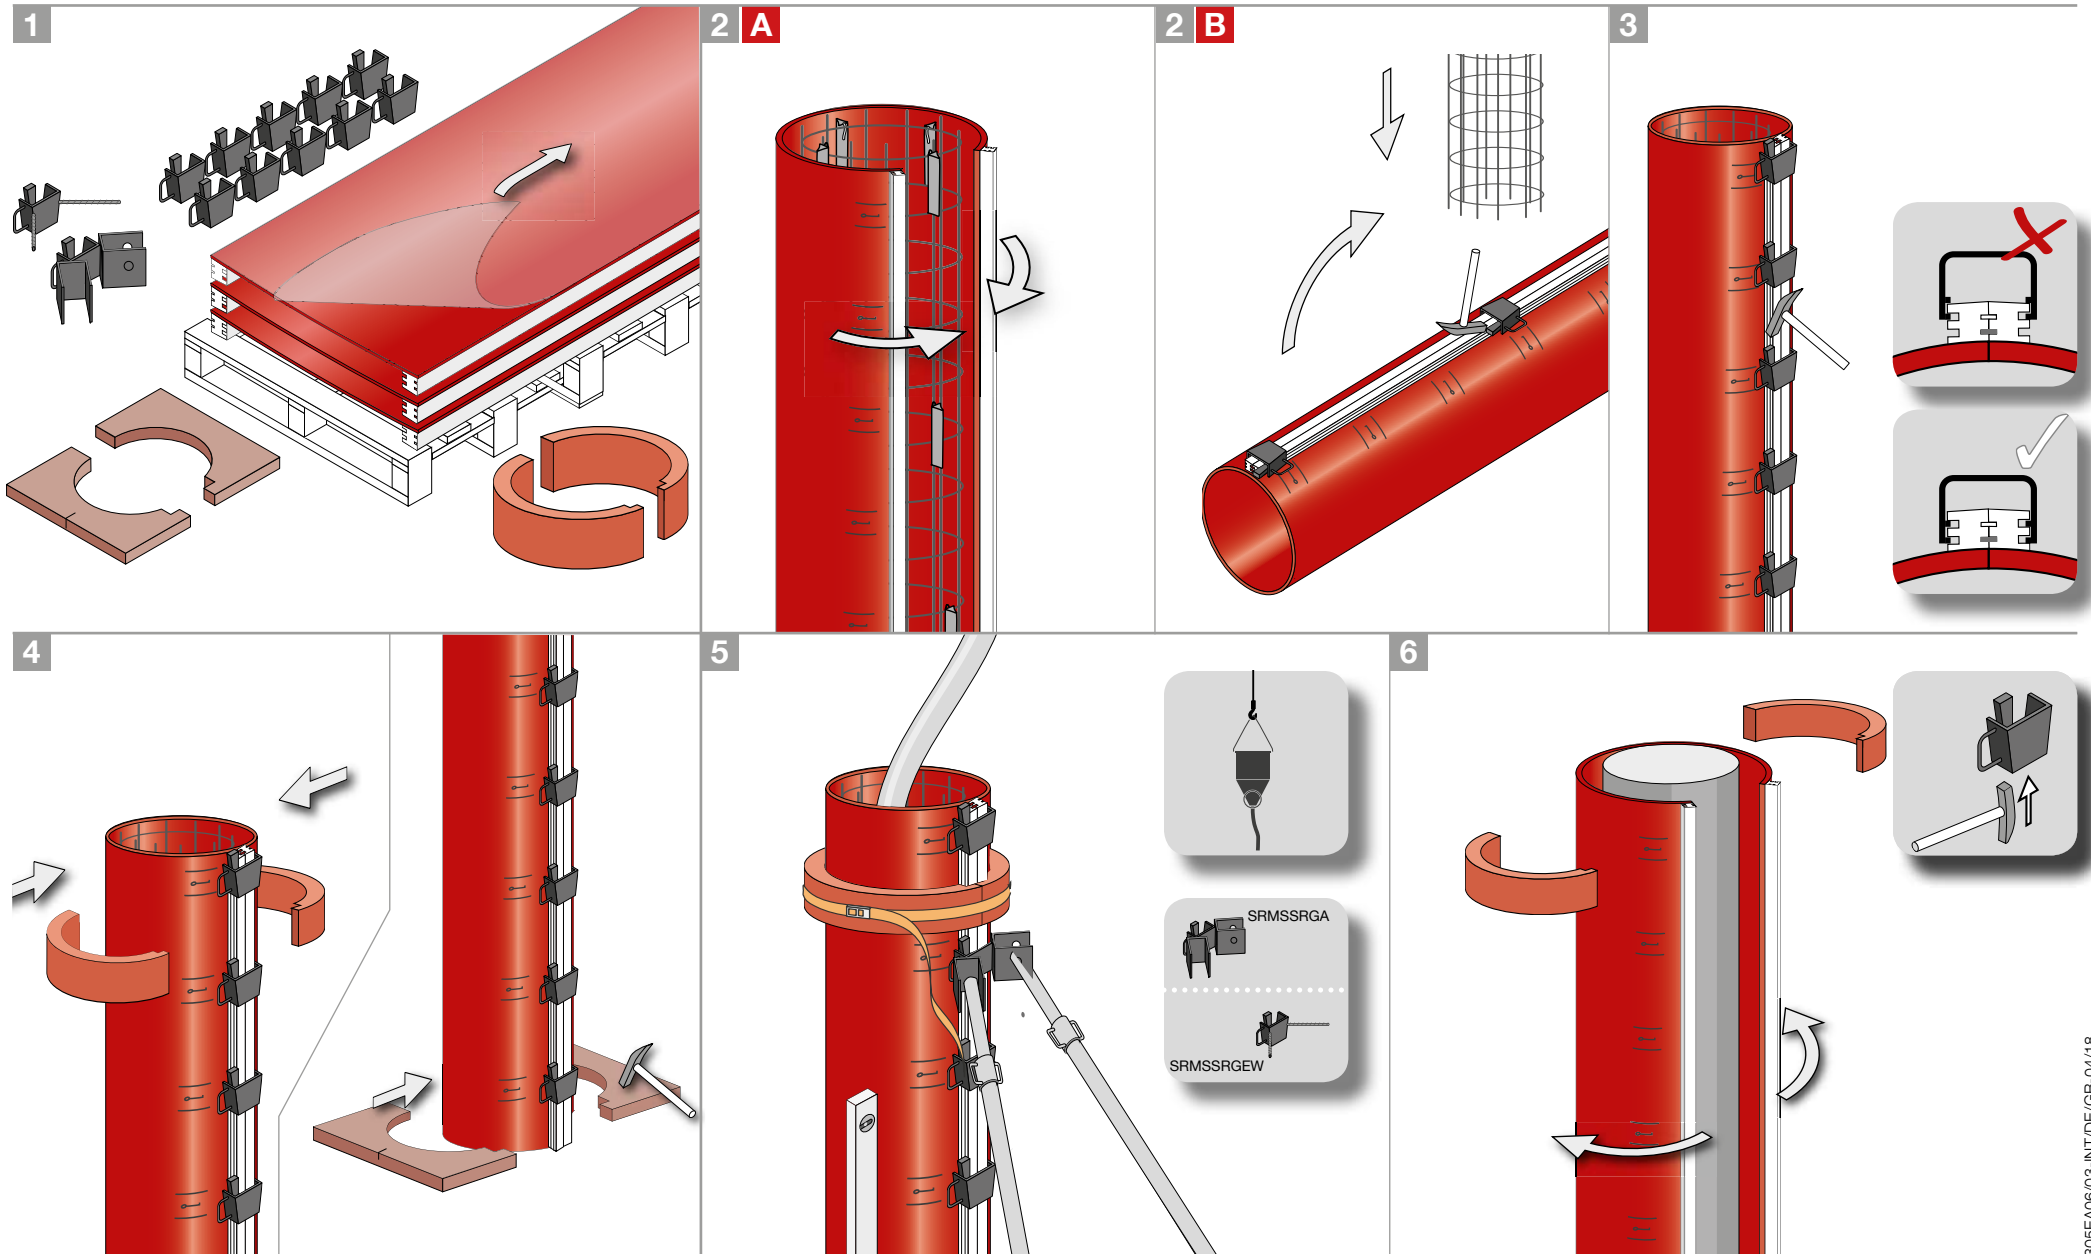

Tubbox® Multi for multiple use

Tubbox® Multi Mehrfachverwendung

Max Frank GmbH & Co. KG
Mitterweg 1 · 94339 Leiblfing · Germany
Tel. +49 9427 189-0 · Fax +49 9427 1588
info@maxfrank.com · www.maxfrank.com

This Installation Guideline is a condensed description of factors having a direct effect on the performance of the MAX FRANK Product and is based on the present state of the art. It may be necessary to alter these recommendations, as more information becomes available. Correct use is the responsibility of the user, if in doubt please consult your local supplier.

Diese Einbauhinweise können nur als Empfehlung gelten. Sie ersetzen nicht das für die Montage erforderliche Fachwissen. Die Hinweise werden stets auf dem neuesten Stand der Technik gehalten und werden ständig aktualisiert. Technische Änderungen sind daher – auch ohne vorherige Information des Kunden – ausdrücklich vorbehalten. Die jeweils gültige Version ist auf unserer Website unter: www.maxfrank.com zu finden. Ergänzend gelten unsere Allgemeinen Verkaufsbedingungen.